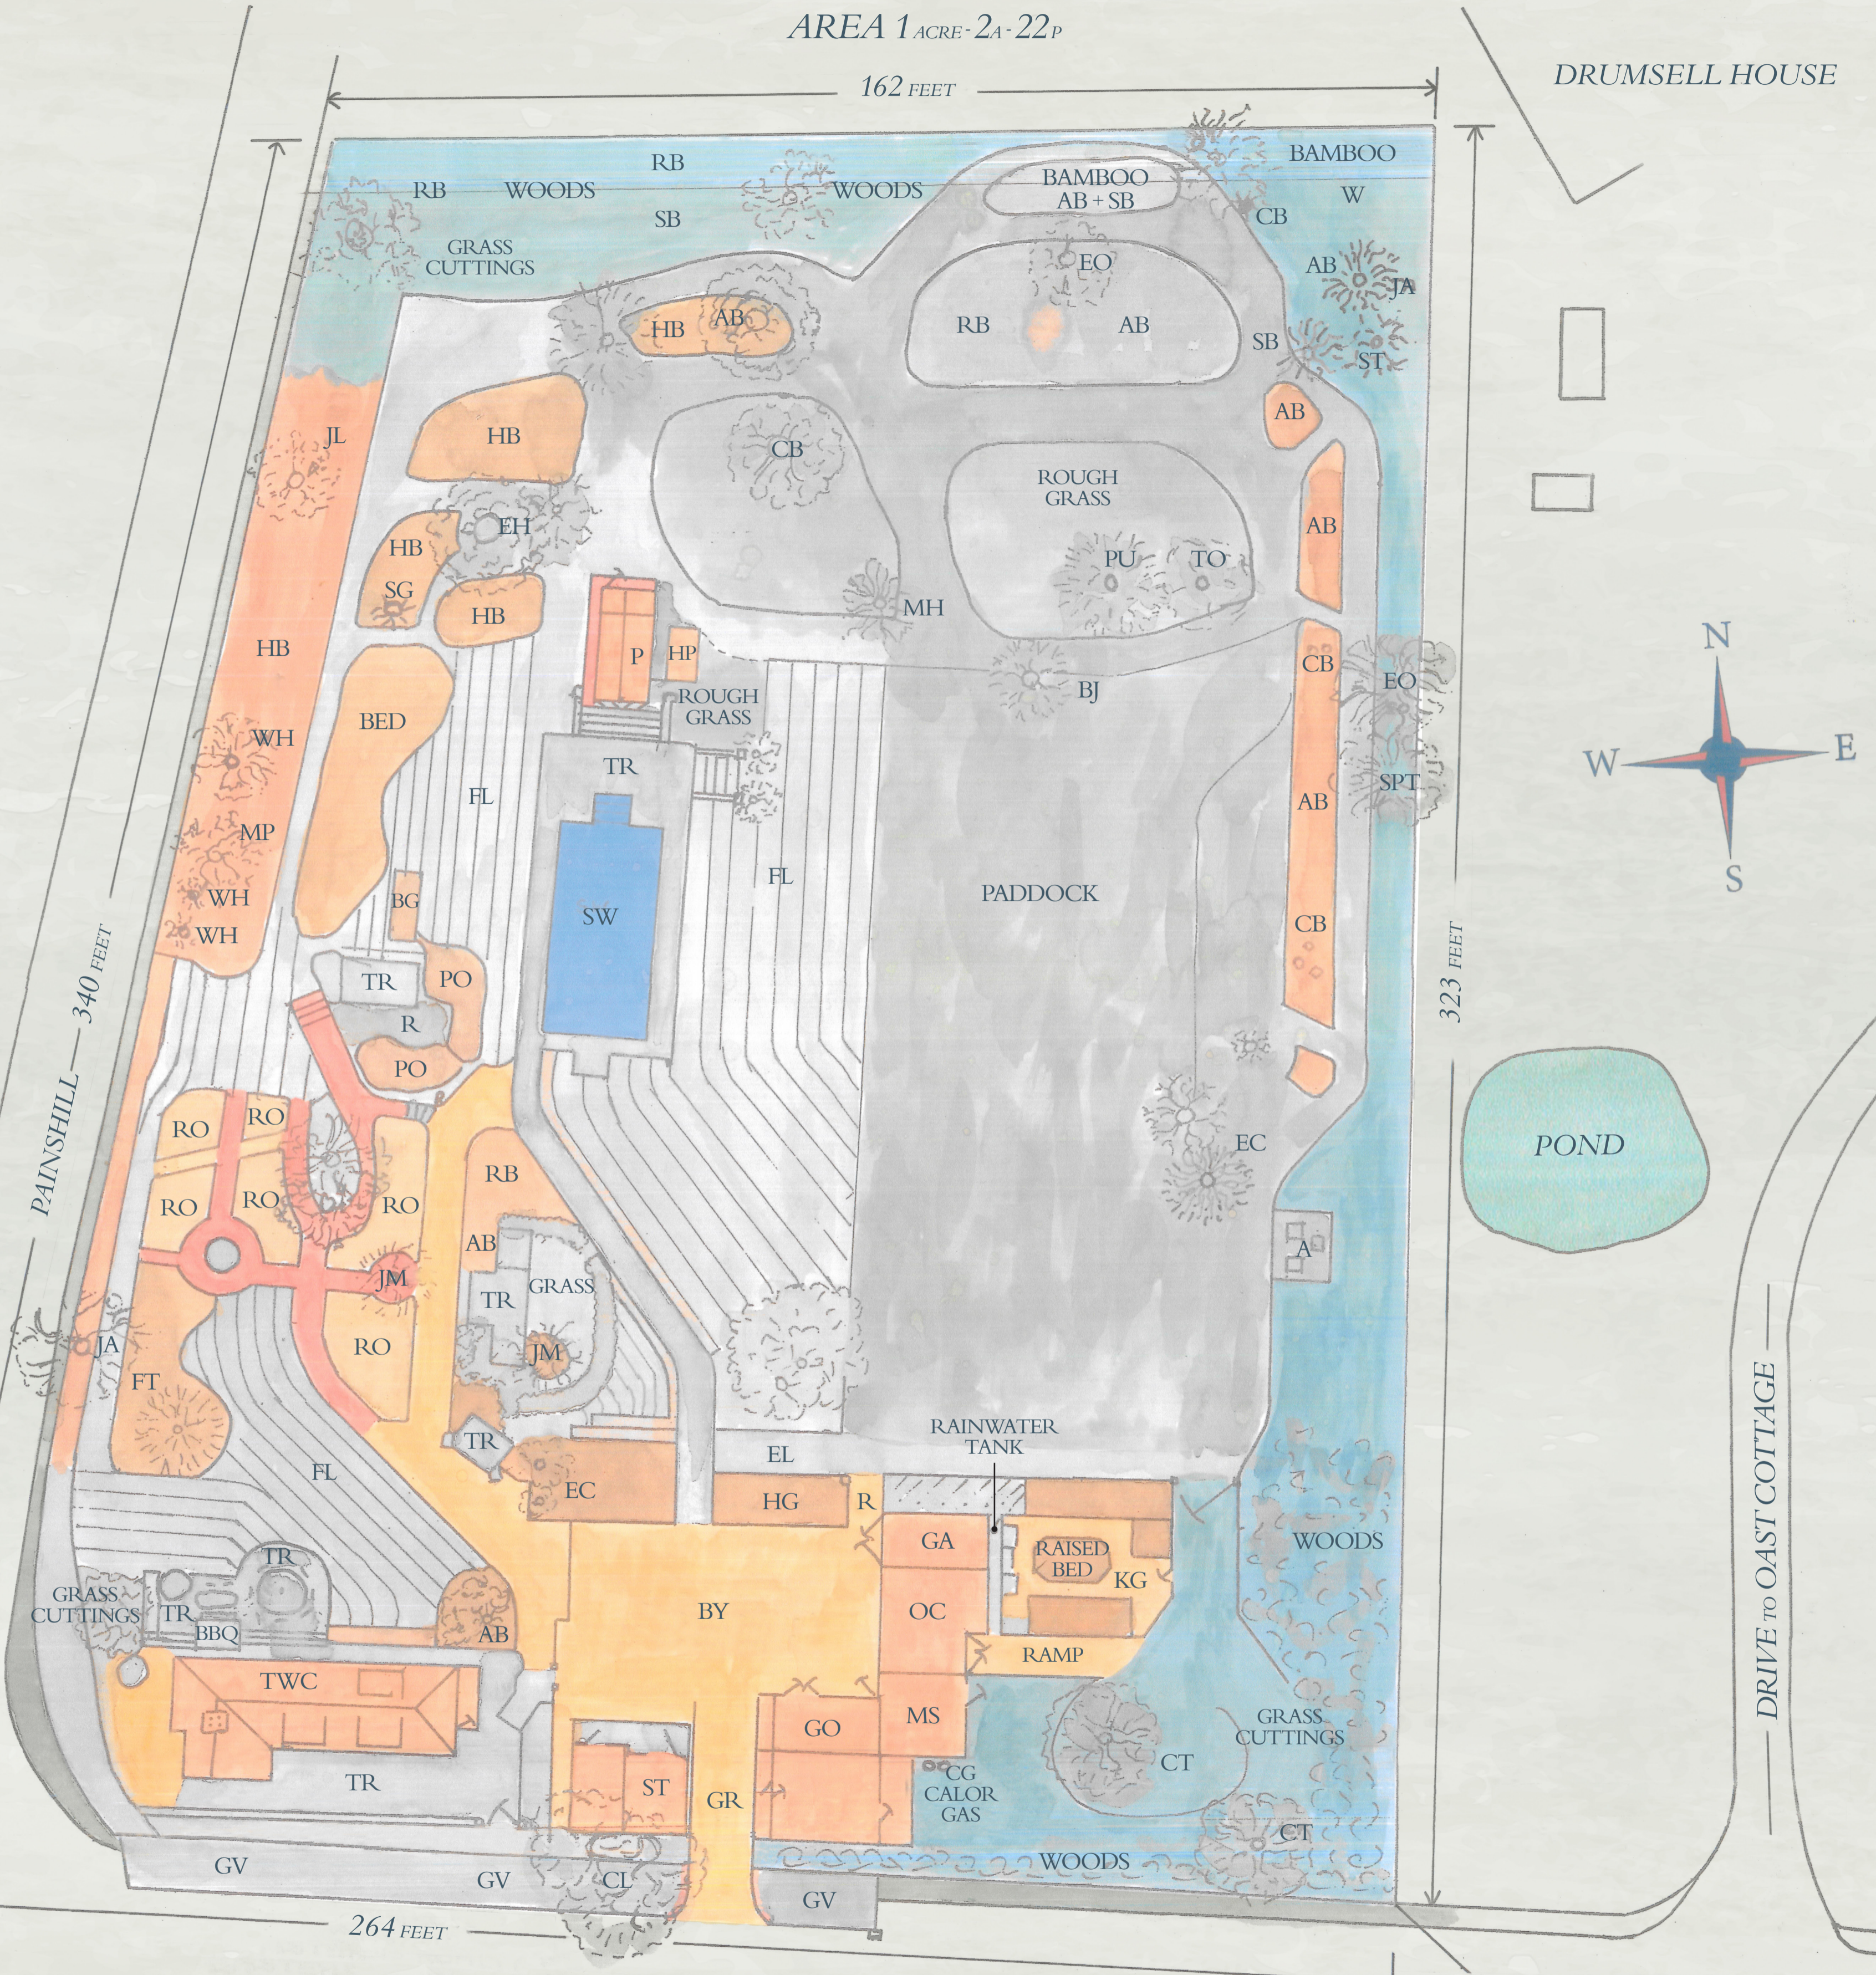

THE WEALD COTTAGE

AREA 1 ACRE - 2A - 22P

162 FEET

DRUMSELL HOUSE

GARDEN FEATURES

- A APERY - FOR BEES
- BBQ BARBEQUE AREA - WITH WATER & ELECTRICITY
- BG BOG GARDEN - IRRIGATED FROM POND CIRCULATION
- BP BRICK PATH
- BY BARNYARD / COURTYARD
- CG CALOR GAS - OFFICE CENTRAL HEATING
- E ELECTRICAL POINT
- FL FINE LAWN
- GA GARAGE PARKING
- GO GARDEN OFFICE
- GR GRAVEL PATH OR AREA
- GV GRASS VERGE
- HG HERB GARDEN
- HP HEAT PUMP - POOL WATER HEATER
- LS LOG STORE
- MS MOWER SHED & STORE
- OC GARAGE OPEN CART SHED - FOR PARKING
- P POOL HOUSE & FILTER PUMP ROOM
- PA PADDOCK
- PO POND - LILLY, BULRUSH & IRISES
- R RAMP INTO PADDOCK
- RO ROCKERY GARDEN
- SR SPRINKLER - AUTOMATIC WATERING
- SP STONE PATH
- ST STABLE & TACK ROOM
- SW SWIMMING POOL
- T WATER TAP - OFF GARDEN RING MAIN
- TR TERRACE OR PATH
- TWC THE WEALD COTTAGE
- KG KITCHEN GARDEN - VEGETABLE
- W WOODLAND - NATURAL AND SPECIMEN TREES
- WR WATER RING MAIN